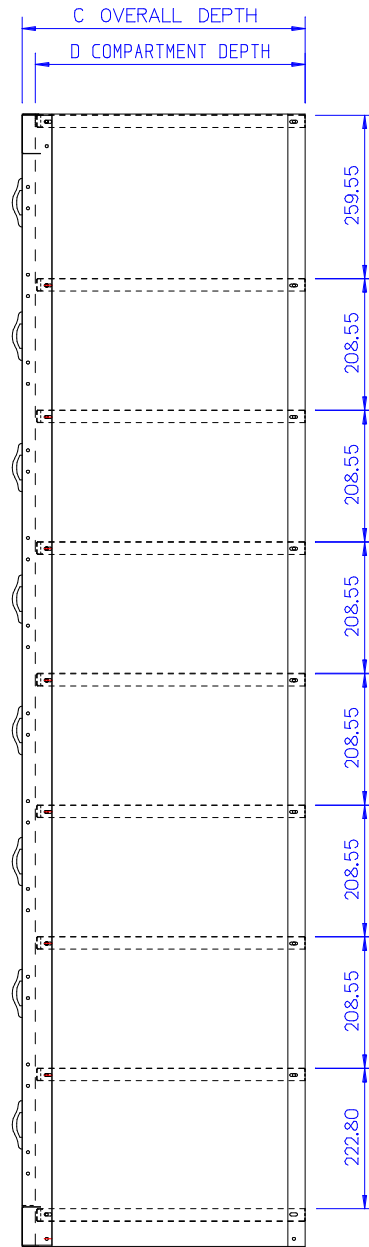

FRONT ELEVATION

SIDE ELEVATION

A	225	300	400	450
B	175	250	350	400

C	300	450	500	550
D	279	429	479	529

OPENING SIZES AND CAVITY SIZES
FOR 1800 1/8 ALL SIZES