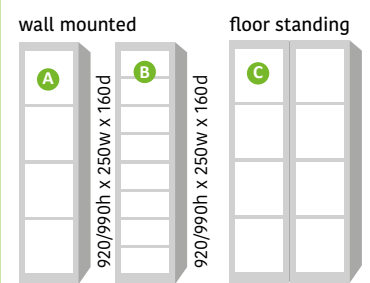

single door lockers

- A 270/1410h x 235w x 275d
- B 270/1410h x 235w x 425d
- C 270/1410h x 385w x 425d

two door lockers

- A 835h x 235w x 275d
- B 835h x 235w x 425d
- C 835h x 385w x 425d

three door lockers

- A 540h x 235w x 275d
- B 540h x 235w x 425d

four door lockers

- A 400h x 235w x 275d
- B 400h x 235w x 425d
- C 400h x 385w x 425d

five door lockers

- A 310h x 235w x 275d
- B 310h x 235w x 425d

six door lockers

- A 260h x 235w x 275d
- B 260h x 235w x 425d

eight door lockers

- A 185h x 235w x 275d
- B 185h x 235w x 425d

personal effects lockers

- A 180h x 165w x 135d
- B 75h x 165w x 135d
- C 150h x 165w x 355d

combi locker

- A 270h x 385w x 425d
- B 1410h x 175w x 425d
- C 260h x 190w x 425d
- D 260h x 190w x 425d
- E 260h x 190w x 425d
- F 555h x 190w x 425d

clean & dirty locker

- A 270h x 385w x 425d
- B 1410h x 175w x 425d
- C 1410h x 175w x 425d