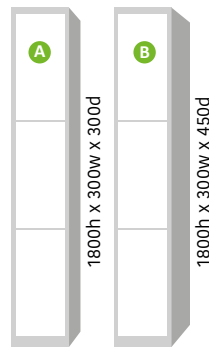

single door lockers

- A 270/1410h x 235w x 275d
- B 270/1410h x 235w x 425d
- C 270/1410h x 385w x 425d

two door lockers

- A 835h x 235w x 275d
- B 835h x 235w x 425d
- C 835h x 385w x 425d

three door lockers

- A 540h x 235w x 275d
- B 540h x 235w x 425d

four door lockers

- A 400h x 235w x 275d
- B 400h x 235w x 425d
- C 400h x 385w x 425d

five door lockers

- A 310h x 235w x 275d
- B 310h x 235w x 425d

six door lockers

- A 260h x 235w x 275d
- B 260h x 235w x 425d

eight door lockers

- A 185h x 235w x 275d
- B 185h x 235w x 425d

personal effects lockers

- A 180h x 165w x 135d
- B 75h x 165w x 135d
- C 150h x 165w x 355d

combi locker

- A 270h x 385w x 425d
- B 1410h x 175w x 425d
- C 260h x 190w x 425d
- D 260h x 190w x 425d
- E 260h x 190w x 425d
- F 555h x 190w x 425d

clean & dirty locker

- A 270h x 385w x 425d
- B 1410h x 175w x 425d
- C 1410h x 175w x 425d