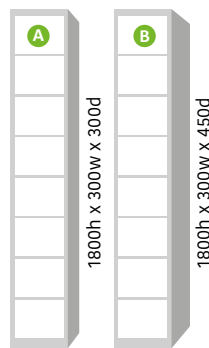

single door lockers

- A 270/1410h x 235w x 275d
- B 270/1410h x 235w x 425d
- C 270/1410h x 385w x 425d

two door lockers

- A 835h x 235w x 275d
- B 835h x 235w x 425d
- C 835h x 385w x 425d

three door lockers

- A 540h x 235w x 275d
- B 540h x 235w x 425d

four door lockers

- A 400h x 235w x 275d
- B 400h x 235w x 425d
- C 400h x 385w x 425d

five door lockers

- A 310h x 235w x 275d
- B 310h x 235w x 425d

six door lockers

- A 260h x 235w x 275d
- B 260h x 235w x 425d

eight door lockers

- A 185h x 235w x 275d
- B 185h x 235w x 425d

personal effects lockers

- A 180h x 165w x 135d
- B 75h x 165w x 135d
- C 150h x 165w x 355d

combi locker

- A 270h x 385w x 425d
- B 1410h x 175w x 425d
- C 260h x 190w x 425d
- D 260h x 190w x 425d
- E 260h x 190w x 425d
- F 555h x 190w x 425d

clean & dirty locker

- A 270h x 385w x 425d
- B 1410h x 175w x 425d
- C 1410h x 175w x 425d