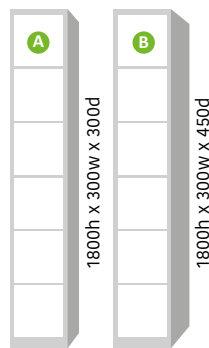

single door lockers

- A 270/1410h x 235w x 275d
- B 270/1410h x 235w x 425d
- C 270/1410h x 385w x 425d

two door lockers

- A 835h x 235w x 275d
- B 835h x 235w x 425d
- C 835h x 385w x 425d

three door lockers

- A 540h x 235w x 275d
- B 540h x 235w x 425d

four door lockers

- A 400h x 235w x 275d
- B 400h x 235w x 425d
- C 400h x 385w x 425d

five door lockers

- A 310h x 235w x 275d
- B 310h x 235w x 425d

six door lockers

- A 260h x 235w x 275d
- B 260h x 235w x 425d

eight door lockers

- A 185h x 235w x 275d
- B 185h x 235w x 425d

personal effects lockers

- A 180h x 165w x 135d
- B 75h x 165w x 135d
- C 150h x 165w x 355d

combi locker

- A 270h x 385w x 425d
- B 1410h x 175w x 425d
- C 260h x 190w x 425d
- D 260h x 190w x 425d
- E 260h x 190w x 425d
- F 555h x 190w x 425d

clean & dirty locker

- A 270h x 385w x 425d
- B 1410h x 175w x 425d
- C 1410h x 175w x 425d