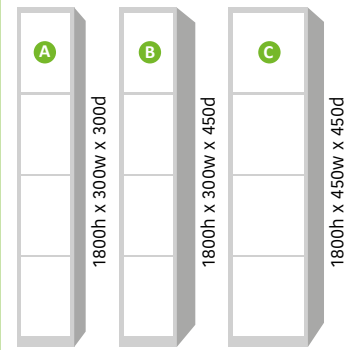

single door lockers

- A 270/1410h x 235w x 275d
- B 270/1410h x 235w x 425d
- C 270/1410h x 385w x 425d

two door lockers

- A 835h x 235w x 275d
- B 835h x 235w x 425d
- C 835h x 385w x 425d

three door lockers

- A 540h x 235w x 275d
- B 540h x 235w x 425d

four door lockers

- A 400h x 235w x 275d
- B 400h x 235w x 425d
- C 400h x 385w x 425d

five door lockers

- A 310h x 235w x 275d
- B 310h x 235w x 425d

six door lockers

- A 260h x 235w x 275d
- B 260h x 235w x 425d

eight door lockers

- A 185h x 235w x 275d
- B 185h x 235w x 425d

personal effects lockers

- A 180h x 165w x 135d
- B 75h x 165w x 135d
- C 150h x 165w x 355d

combi locker

- A 270h x 385w x 425d
- B 1410h x 175w x 425d
- C 260h x 190w x 425d
- D 260h x 190w x 425d
- E 260h x 190w x 425d
- F 555h x 190w x 425d

clean & dirty locker

- A 270h x 385w x 425d
- B 1410h x 175w x 425d
- C 1410h x 175w x 425d