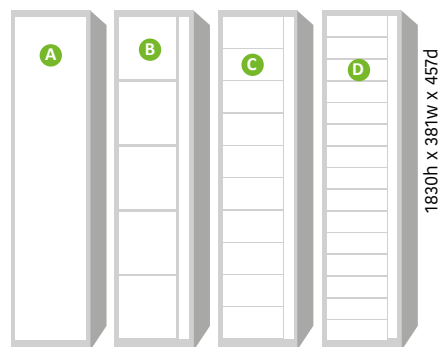

garment lockers

- A 1710h x 280w x 425d
- B 320h x 280w x 425d
- C 150h x 280w x 425d
- D 95h x 280w x 425d

garment service locker

- A 400h x 320w x 425d
- B 1410h x 320w x 425d