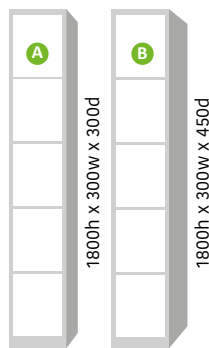

single door lockers

- A 270/1410h x 235w x 275d
- B 270/1410h x 235w x 425d
- C 270/1410h x 385w x 425d

two door lockers

- A 835h x 235w x 275d
- B 835h x 235w x 425d
- C 835h x 385w x 425d

three door lockers

- A 540h x 235w x 275d
- B 540h x 235w x 425d

four door lockers

- A 400h x 235w x 275d
- B 400h x 235w x 425d
- C 400h x 385w x 425d

five door lockers

- A 310h x 235w x 275d
- B 310h x 235w x 425d

six door lockers

- A 260h x 235w x 275d
- B 260h x 235w x 425d

eight door lockers

- A 185h x 235w x 275d
- B 185h x 235w x 425d

personal effects lockers

- A 180h x 165w x 135d
- B 75h x 165w x 135d
- C 150h x 165w x 355d

combi locker

- A 270h x 385w x 425d
- B 1410h x 175w x 425d
- C 260h x 190w x 425d
- D 260h x 190w x 425d
- E 260h x 190w x 425d
- F 555h x 190w x 425d

clean & dirty locker

- A 270h x 385w x 425d
- B 1410h x 175w x 425d
- C 1410h x 175w x 425d