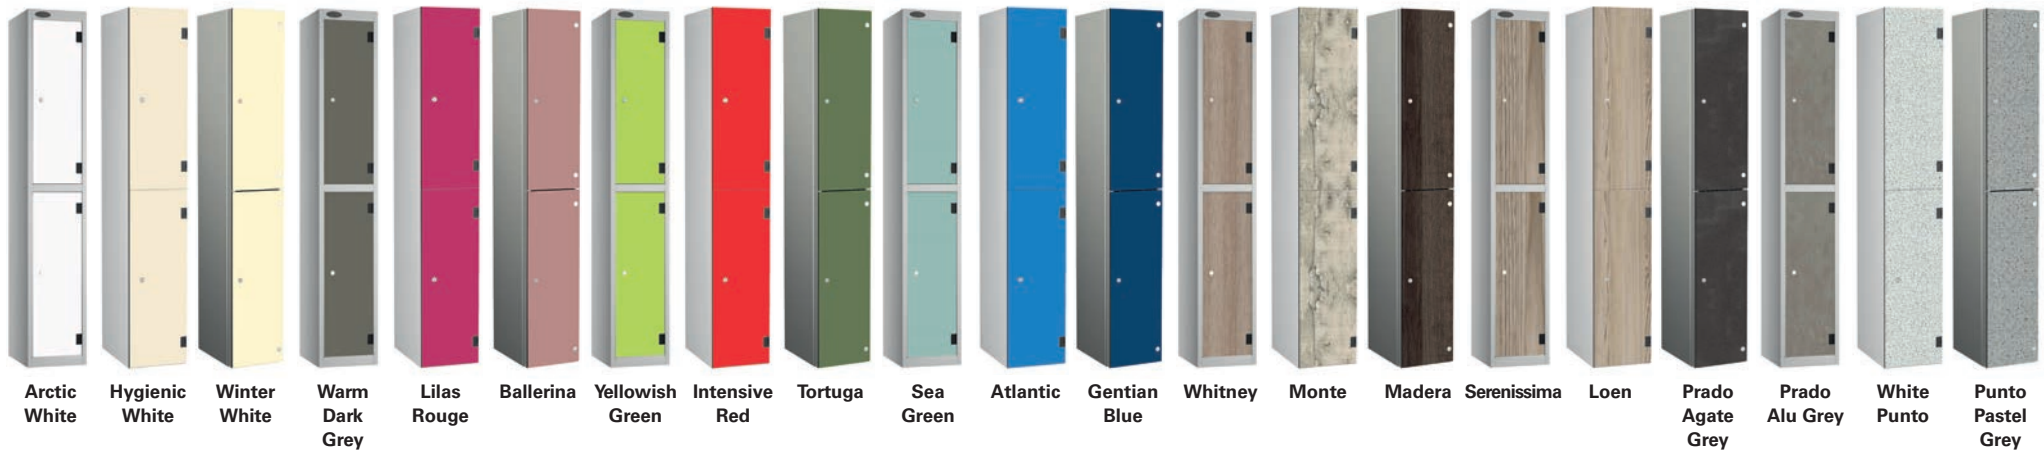

# Laminate door colour options

**SHOCKBOX stock 10mm SGL door finishes** - steel Silver body. Choice of inset or plant-on doors.

**ZENBOX and ZENBOXULTRA stock 10mm SGL door finishes** - aluminium body

Create a storage solution that closely matches your branding or blends subtly into the background with a range of coloured door options to choose from.

Choose from our Standard range or specify a laminate to match your architectural design.

Formica and the Formica anvil device are registered trademarks of The Diller Corporation.

**Solid grade laminate with fire classification available at additional cost.**

Please ask us for further information on fire classifications and applications.

**SHOCKBOX, ZENBOX and ZENBOXULTRA additional door colour 10mm SGL door finish options are below, available on an extended lead time.**